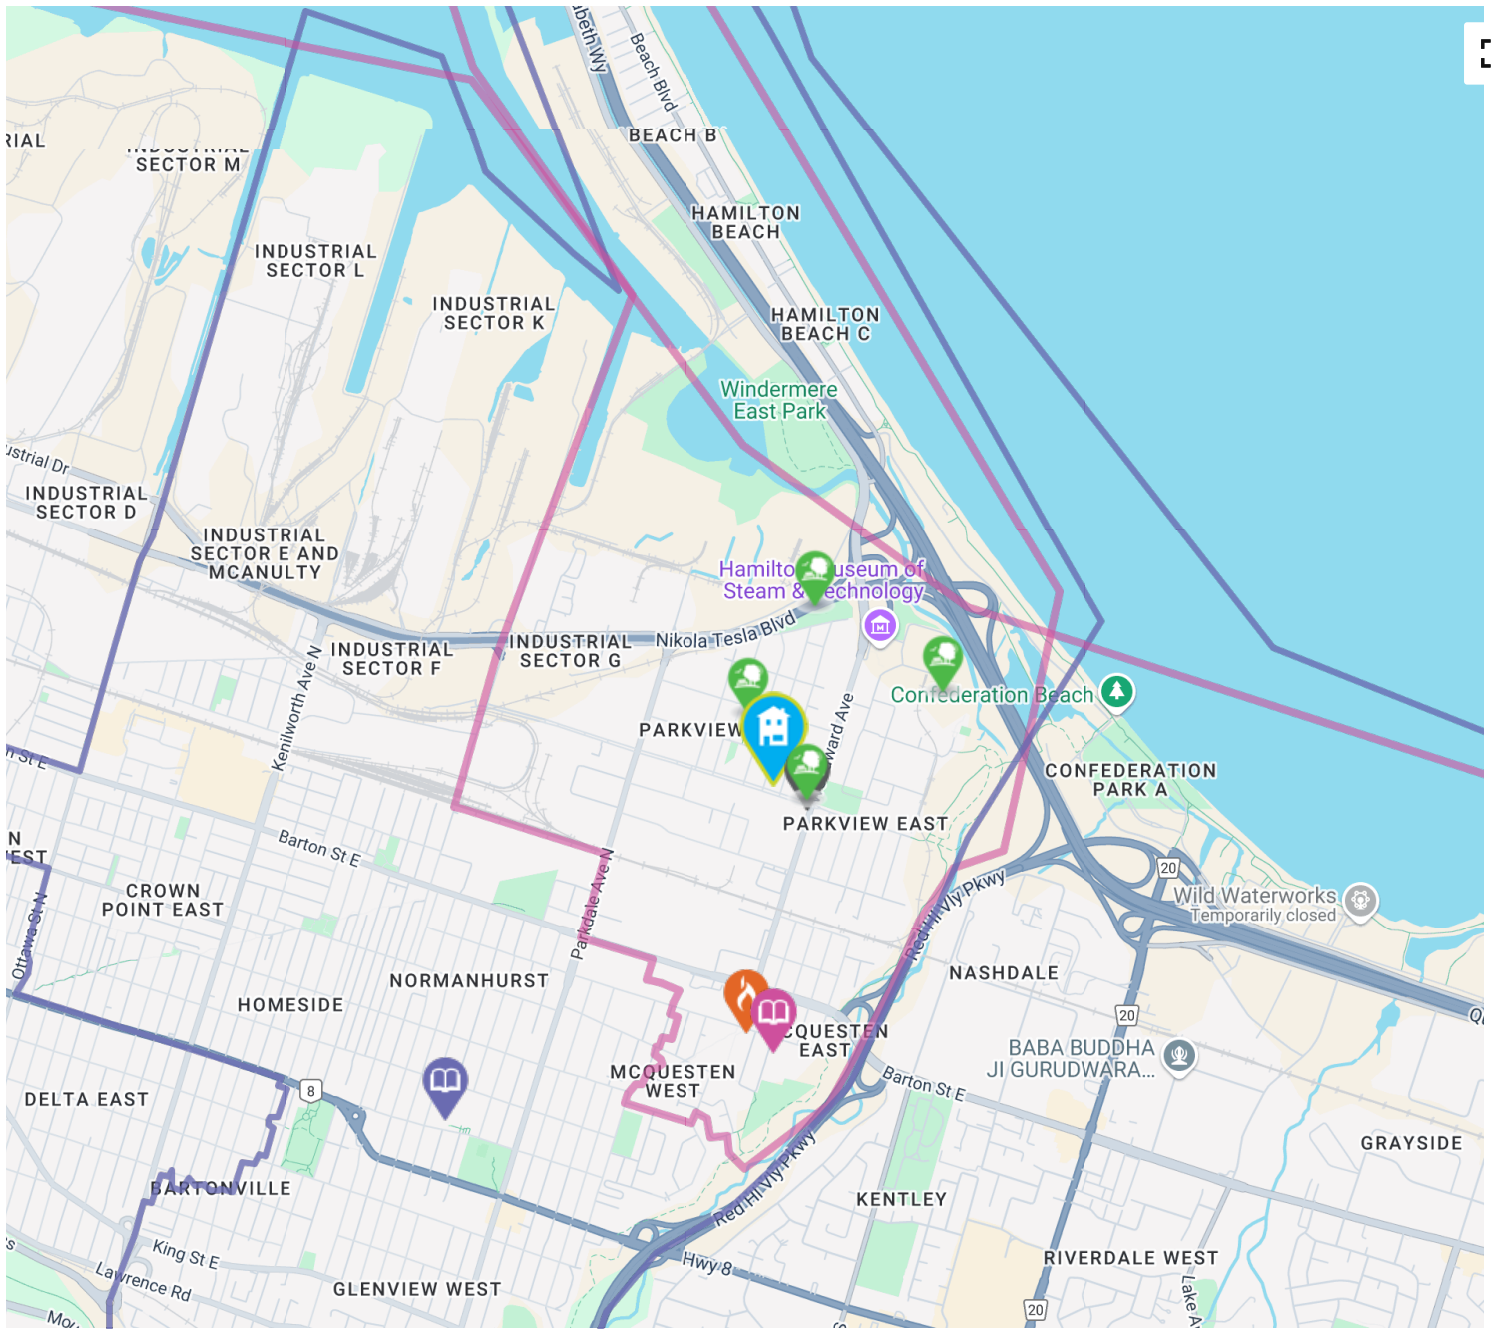

 **Woodward Park**  about a 2 minute walk - 0.18 KM
589 Woodward Avenue, Hamilton, ON, L8H 6P2, Canada

Woodward Park is adjacent to Woodward Public School and has an accessible play structure, spray pad, shelter, and a multi-purpose court.

 **The nearest rail transit stop is West Harbour GO**
7.31 KM away

<https://www.gotransit.com...>

 **The nearest street-level transit stop is Woodward At Brampton**
 about a 3 minute walk - 0.19 KM

<http://www.hamilton.ca...>

3.39 KM away

Type	Urgent Care
Address	2757 King St E, Hamilton, ON, L8G 5E4, Canada
Phone Number	905-522-1155

<https://www.stjoes.ca...>

The nearest fire station is Hamilton Fire Station 8

1.12 KM away

Address 400 Melvin Avenue, Hamilton, ON L8H

<https://www.hamilton.ca...>

The nearest police facility is East End Station

3.49 KM away

Address 2825 King Street East, Hamilton, ON L8G

<https://hamiltonpolice.on.ca...>

Google

Map data ©2024 Google [Report a map error](#)